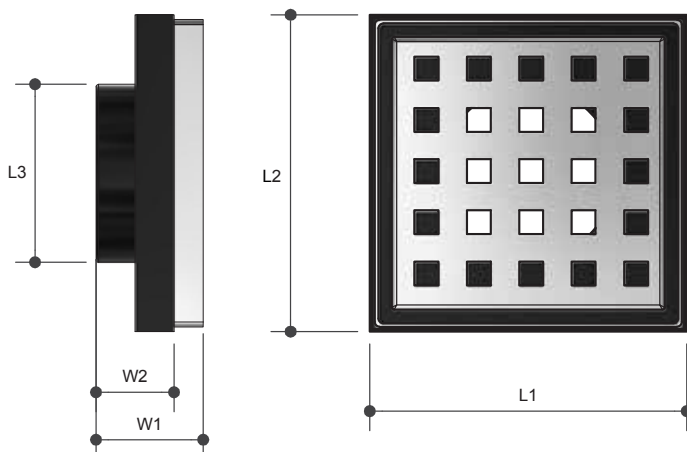

Floor Grates

SQUARE STAINLESS

8690 | 8690MB | 8706 | 8706MB

Product Specifications

MT MONOPOLY™
T A P W A R E

Matte Black

Specifications

80MM to Suit DN80 PVC pipe

100MM to Suit DN100 PVC pipe

Sizing Chart (MM)

	SIZE	L1	L2	L3	W1	W2
8706	80	130	130	74	45	30
8706MB	80	130	130	74	45	30
8690	100	130	130	103	45	30
8690MB	100	130	130	103	45	30

Features

Watermark approved

Easy installation

Also available in Matte black finish

Modern design

Stainless Steel 304

Tested and certified to WMTS 040

For more information on Monopoly Tapware, contact:
Austworld 15 Activity Crescent, Molendinar, Queensland 4214 Australia