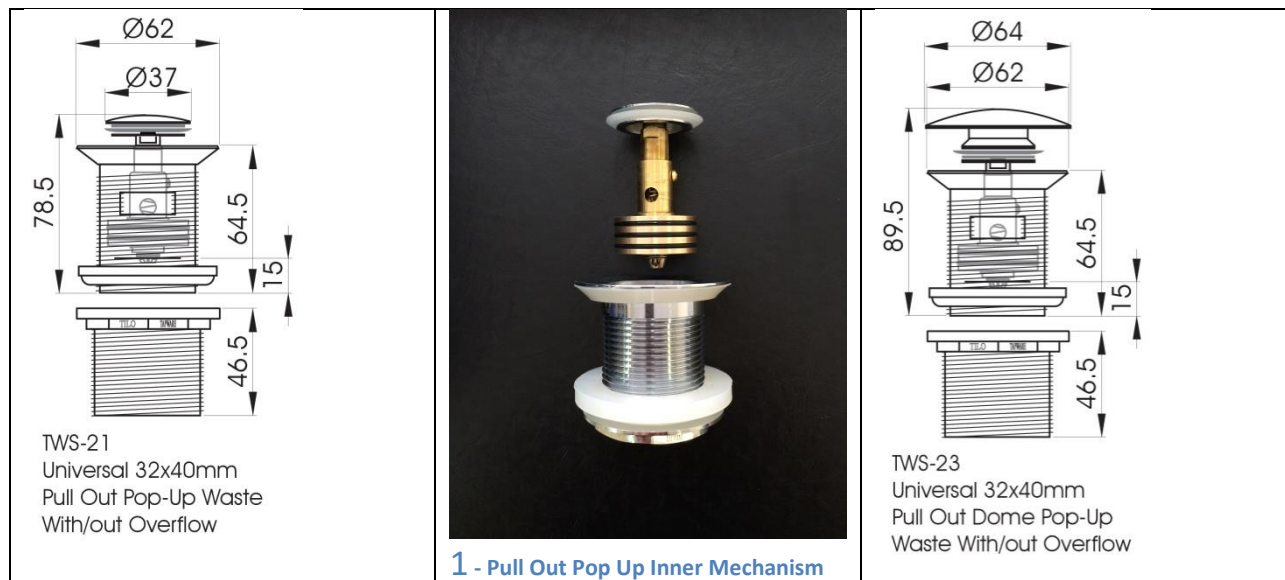

Bathroom WASTES

(Con't) New Product Updates

NEW RELEASE! – 32 X 40mm Universal Pull Out Pop Up Basin Waste – Suitable for 32 & 40mm Overflow and Non-Overflow Basins - Link: <https://www.bathroomwastes.com.au/shop/>

Images & details:

Currently Bathroom Wastes only stocks and promotes the Tilo Brand range of Universal Pull Out Pop Up Wastes – I believe that the design and integrity of these products, together with other options such as two colour combinations, gives Bathroom Wastes a significant advantage over our competitors in terms of brand awareness, customer satisfaction and recommendation

Pricing – All prices are available online via the link above
Should quantity, trade or project pricing be required please contact myself for details (See below)

Yours Sincerely

Brendan Hansby
E: sales@bathroomwastes.com.au

Bathroom
WASTES

W: www.bathroomwastes.com.au
M: 0418 226 365