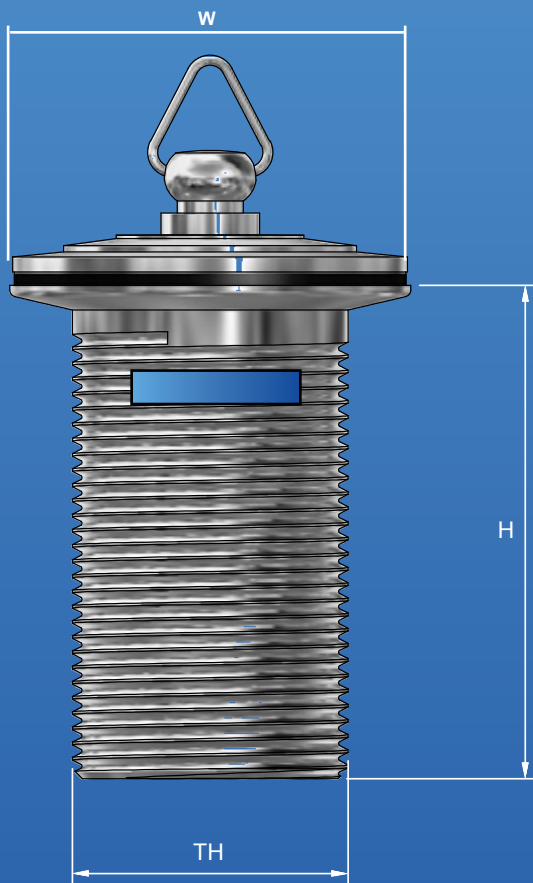

MT MONOPOLY™
T A P W A R E

PLUG AND WASTE W/ BRASS PLUG AND OVERFLOW

T3

OVERFLOW Series

Specifications

- Chrome plated finish

Features

- Watermark approved
- Available in overflow and non overflow

Ver 1.0

PLUG AND WASTE W/ BRASS PLUG AND OVERFLOW

Sizing Chart MM

	H	W	L
T323B	75	61	1 1/4"
T363B	75	65	1 1/2"