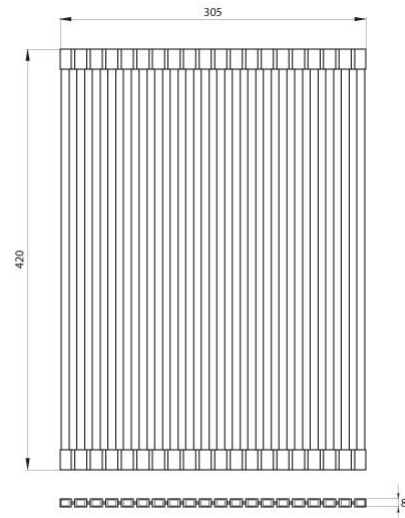

COMPATTO ROLL-OUT DRAINER / POT MAT

DESCRIPTION

Compatto Custom Designed Roll-out
Drainer/Pot Mat

FEATURES

- 304 Stainless steel construction
- Modern design to suit Compatto sinks
- Protective plastic bumpers to protect from scratching
- Sturdy construction, won't rust
- Size measures 420 x 305 x 8mm
- Designed to suit most Compatto sink models
- Easy to keep clean
- Brushed finish
- 1 year manufacturer's warranty domestic use from date of purchase

DETAILS

Part Code: TKA-C41

Available Finishes: Brushed

TECHNICAL DETAILS

Note: Illustrations and specifications may vary
from time to time