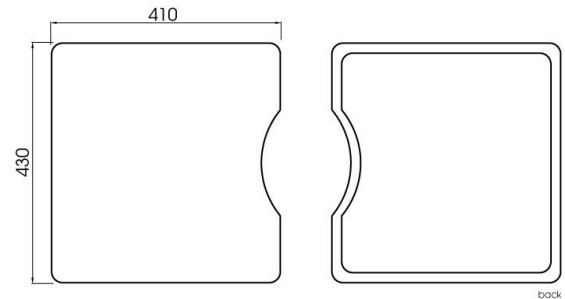

Q4 SINGLE BOWL RADIAL CORNER SINK FLATBED DRAINER & ACCESSORY PACK 2

DESCRIPTION

Q4 Single Bowl Radial Corner Sink with Flatbed Drainer and Accessory Pack 2

FEATURES

- 15mm radial corner
- In-built drainer
- Fine lustre finish
- 1.2mm 304 stainless steel
- Turn down edge
- Tilo designed continuous bracketing system for rigidity and secure topmounting
- Includes sink, accessory tray, chopping board, standard lift-up plug & waste, sealing rubber, set of undermount and topmount clips
- 25 year limited domestic manufacturer's warranty on sinks only from date of purchase
- 1 year manufacturer's warranty on sink accessories except chopping boards from date of purchase

DETAILS

30L Capacity

Undermount or topmount

Part Code: TKS-110RB

Available Finishes: Brushed on sink and accessory tray

TECHNICAL DETAILS

Note: Illustrations and specifications may vary from time to time