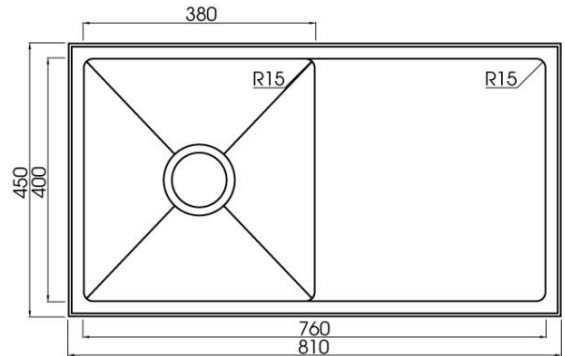

Q4 SINGLE BOWL RADIAL CORNER SINK FLATBED DRAINER & ACCESSORY PACK 2

DESCRIPTION

Q4 Single Bowl Radial Corner Sink with Flatbed Drainer and Accessory Pack 2

FEATURES

- 15mm radial corner
- In-built drainer
- Fine lustre finish
- 1.2mm 304 stainless steel
- Turn down edge
- Tilo designed continuous bracketing system for rigidity and secure topmounting
- Includes sink, accessory tray, chopping board, standard lift-up plug & waste, sealing rubber, set of undermount and topmount clips
- 25 year limited domestic manufacturer's warranty on sinks only from date of purchase
- 1 year manufacturer's warranty on sink accessories except chopping boards from date of purchase

DETAILS

30L Capacity

Undermount or topmount

Part Code: TKS-110RB

Available Finishes: Brushed on sink and accessory tray

TECHNICAL DETAILS

Note: Illustrations and specifications may vary from time to time