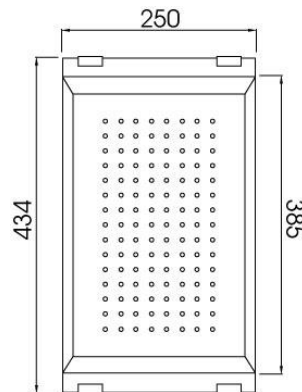

Q4 SINGLE BOWL RADIAL CORNER SINK FLATBED DRAINER & ACCESSORY PACK 2

DESCRIPTION

Q4 Single Bowl Radial Corner Sink with Flatbed Drainer and Accessory Pack 2

FEATURES

- 15mm radial corner
- In-built drainer
- Fine lustre finish
- 1.2mm 304 stainless steel
- Turn down edge
- Tilo designed continuous bracketing system for rigidity and secure topmounting
- Includes sink, accessory tray, chopping board, standard lift-up plug & waste, sealing rubber, set of undermount and topmount clips
- 25 year limited domestic manufacturer's warranty on sinks only from date of purchase
- 1 year manufacturer's warranty on sink accessories except chopping boards from date of purchase

DETAILS

30L Capacity

Undermount or topmount

Part Code: TKS-110RB

Available Finishes: Brushed on sink and accessory tray

TECHNICAL DETAILS

Note: Illustrations and specifications may vary from time to time