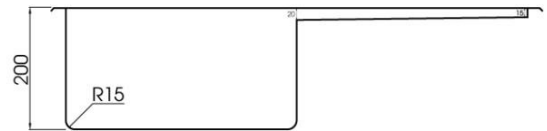

Q4 SINGLE BOWL RADIAL CORNER SINK FLATBED DRAINER & ACCESSORY PACK 2

DESCRIPTION

Q4 Single Bowl Radial Corner Sink with Flatbed Drainer and Accessory Pack 2

FEATURES

- 15mm radial corner
- In-built drainer
- Fine lustre finish
- 1.2mm 304 stainless steel
- Turn down edge
- Tilo designed continuous bracketing system for rigidity and secure topmounting
- Includes sink, accessory tray, chopping board, standard lift-up plug & waste, sealing rubber, set of undermount and topmount clips
- 25 year limited domestic manufacturer's warranty on sinks only from date of purchase
- 1 year manufacturer's warranty on sink accessories except chopping boards from date of purchase

DETAILS

30L Capacity

Undermount or topmount

Part Code: TKS-110RB

Available Finishes: Brushed on sink and accessory tray

TECHNICAL DETAILS

Note: Illustrations and specifications may vary from time to time