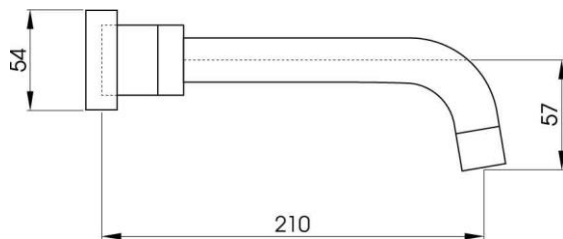

COSMOS BATH / SPA SPOUT

DESCRIPTION

Cosmos Bath / Spa Spout Wall Mount

FEATURES

- 210mm reach
- Turn down end
- Solid brass construction
- Aerated unrestricted flow
- Solid brass cover plate
- 1 year limited domestic manufacturer's warranty on spouts from date of purchase

DETAILS

Screw on fit

Part Code: TS-011

Available Finishes: Chrome

TECHNICAL DETAILS

Note: Illustrations and specifications may vary from time to time

COSMOS BATH / SPA SWIVEL SPOUT

DESCRIPTION

Cosmos Solid Swivel Bath / Spa Spout Wall Mount

FEATURES

- 228mm reach
- Swivel action
- Solid brass construction
- Aerated unrestricted flow
- Solid brass backing plate
- 1 year limited domestic manufacturer's warranty on spouts from date of purchase

DETAILS

Screw on fit

180° Swivel

Part Code: TS-012

Available Finishes: Chrome

Also available with restrictor

Part Code: TS-012R

TECHNICAL DETAILS