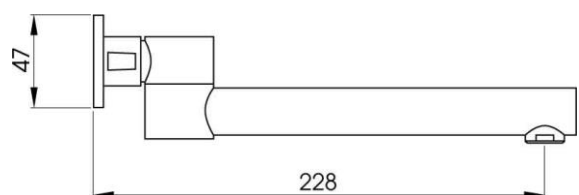

COSMOS BATH / SPA SPOUT

DESCRIPTION

Cosmos Bath / Spa Spout Wall Mount

FEATURES

- 210mm reach
- Turn down end
- Solid brass construction
- Aerated unrestricted flow
- Solid brass cover plate
- 1 year limited domestic manufacturer's warranty on spouts from date of purchase

Cosmos Solid Swivel Bath / Spa Spout Wall Mount

FEATURES

- 228mm reach
- Swivel action
- Solid brass construction
- Aerated unrestricted flow
- Solid brass backing plate
- 1 year limited domestic manufacturer's warranty on spouts from date of purchase

DETAILS

Screw on fit

180° Swivel

Part Code: TS-012

Available Finishes: Chrome

Also available with restrictor

Part Code: TS-012R

TECHNICAL DETAILS