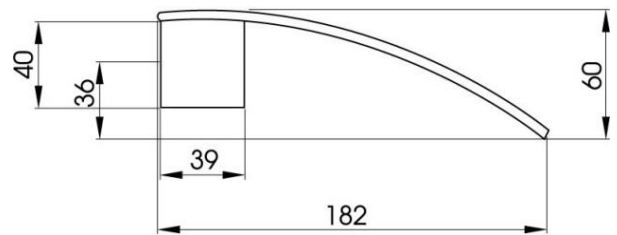

RUBEN ELITE WATERFALL

DESCRIPTION

Ruben Elite Waterfall bath / spa spout wall mount

FEATURES

- 180mm reach
- Cascading unrestricted flow
- Stainless steel construction
- 1 year limited domestic manufacturer's warranty on spouts from date of purchase

DETAILS

Dimensions: 125W x 182D x 60H

Push On Fit

Part Code: TS-126

Available Finishes: Chrome

TECHNICAL DETAILS

Note: Illustrations and specifications may vary from time to time